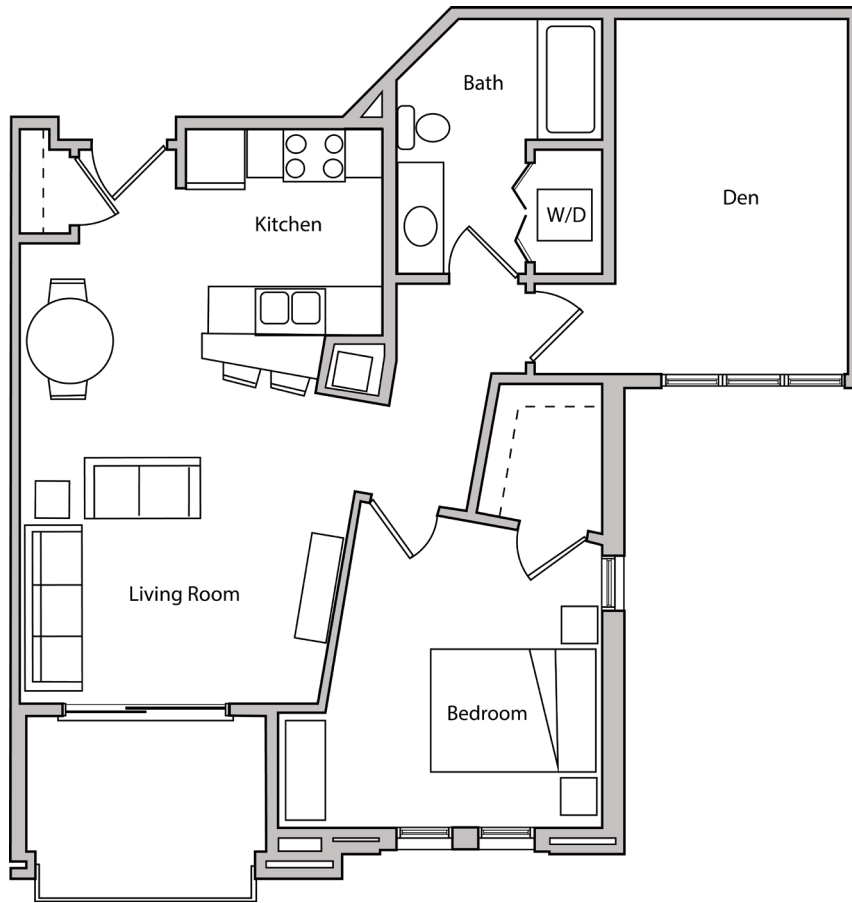

# THE DEPOT

APARTMENTS

18 & 26 S. BEDFORD STREET - MADISON, WI

**ONE BEDROOM + DEN  
ONE BATHROOM  
881 SQUARE FEET**

PRICING:

AVAILABILITY:

FEATURES:

**PROFESSIONALLY MANAGED BY URBAN LAND INTERESTS**