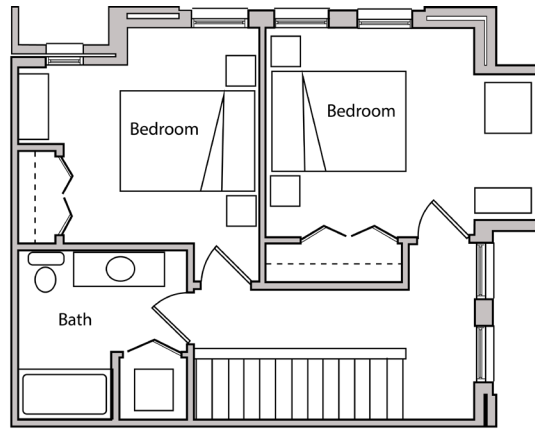

# THE DEPOT

APARTMENTS

18 & 26 S. BEDFORD STREET - MADISON, WI

**TWO BEDROOM  
ONE & A HALF BATHROOM  
1,098 SQUARE FEET**

PRICING:

AVAILABILITY:

FEATURES:

**PROFESSIONALLY MANAGED BY URBAN LAND INTERESTS**