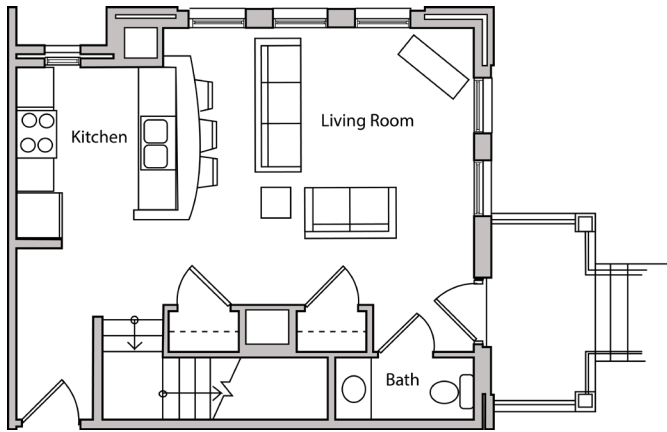

# THE DEPOT

APARTMENTS

18 & 26 S. BEDFORD STREET - MADISON, WI

**TWO BEDROOM  
ONE & A HALF BATHROOM  
1,098 SQUARE FEET**

PRICING:

AVAILABILITY:

FEATURES:

**PROFESSIONALLY MANAGED BY URBAN LAND INTERESTS**