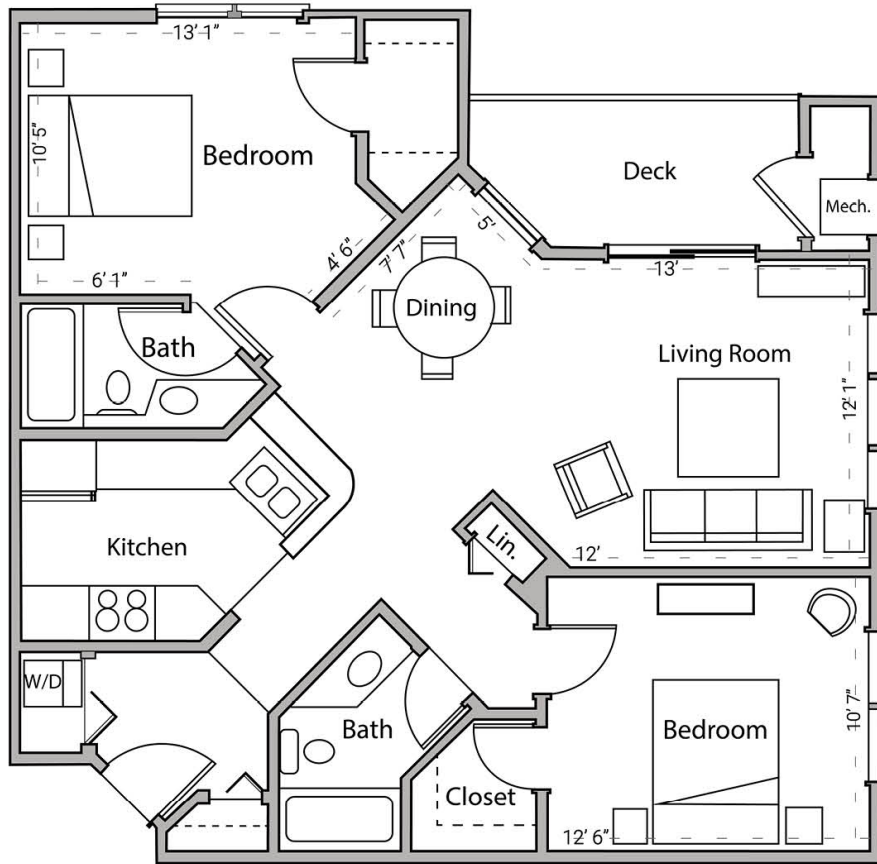

Wilson Bay

APARTMENT HOMES

TWO BEDROOM
TWO BATHROOM
1,040 SQUARE FEET

444 WEST WILSON STREET - MADISON, WI

PRICING:

AVAILABILITY:

FEATURES:

PROFESSIONALLY MANAGED BY URBAN LAND INTEREST (608) 661-7600 WWW.ULI.COM