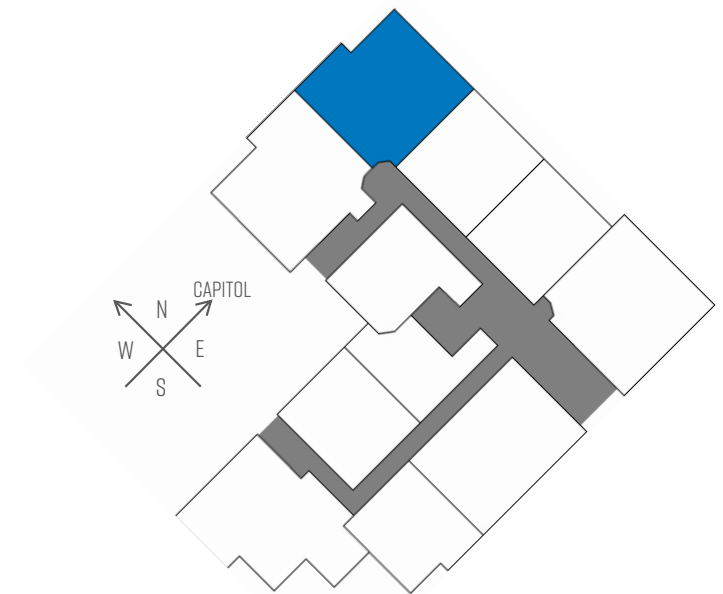

Wilson Bay

APARTMENT HOMES

TWO BEDROOM
TWO BATHROOM
1,040 SQUARE FEET

444 WEST WILSON STREET - MADISON, WI

PRICING:

AVAILABILITY:

FEATURES:

PROFESSIONALLY MANAGED BY URBAN LAND INTEREST (608) 661-7600 WWW.ULI.COM