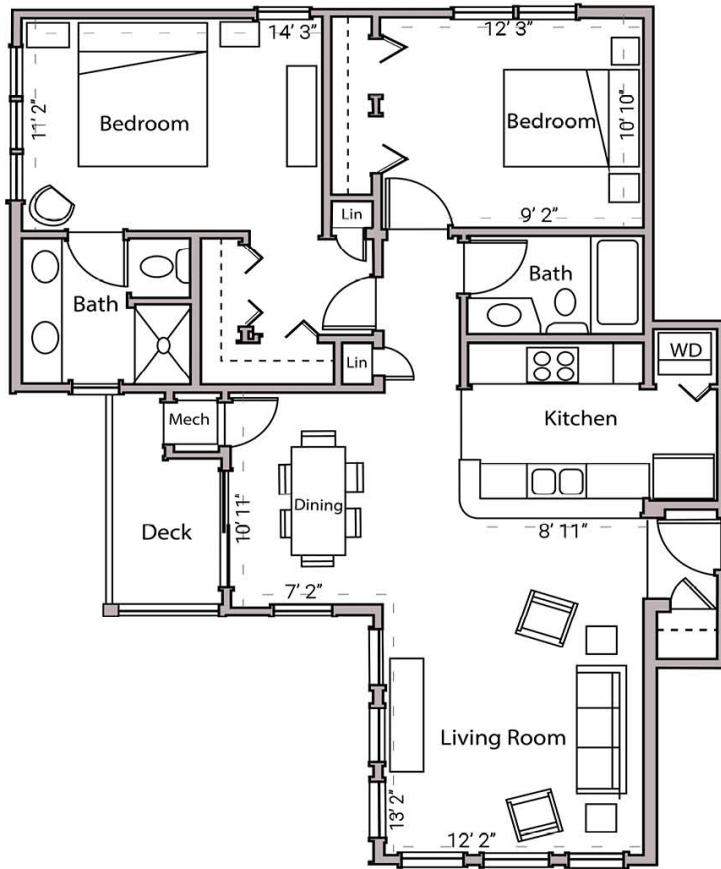

# Wilson Bay

APARTMENT HOMES

TWOBEDROOM  
TWOBATHROOM  
1,090 SQUARE FEET

444 WEST WILSON STREET - MADISON, WI

PRICING:

AVAILABILITY:

FEATURES:

PROFESSIONALLY MANAGED BY URBAN LAND INTEREST (808) 661-7600 WWW.ULI.COM