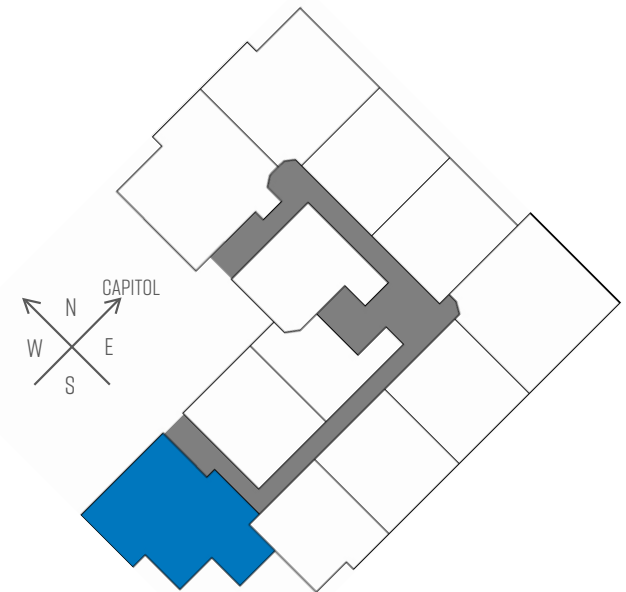

# Wilson Bay

APARTMENT HOMES

TWOBEDROOM  
TWOBATHROOM  
1,090 SQUARE FEET

444 WEST WILSON STREET - MADISON, WI

PRICING:

AVAILABILITY:

FEATURES:

PROFESSIONALLY MANAGED BY URBAN LAND INTEREST (808) 661-7600 WWW.ULI.COM